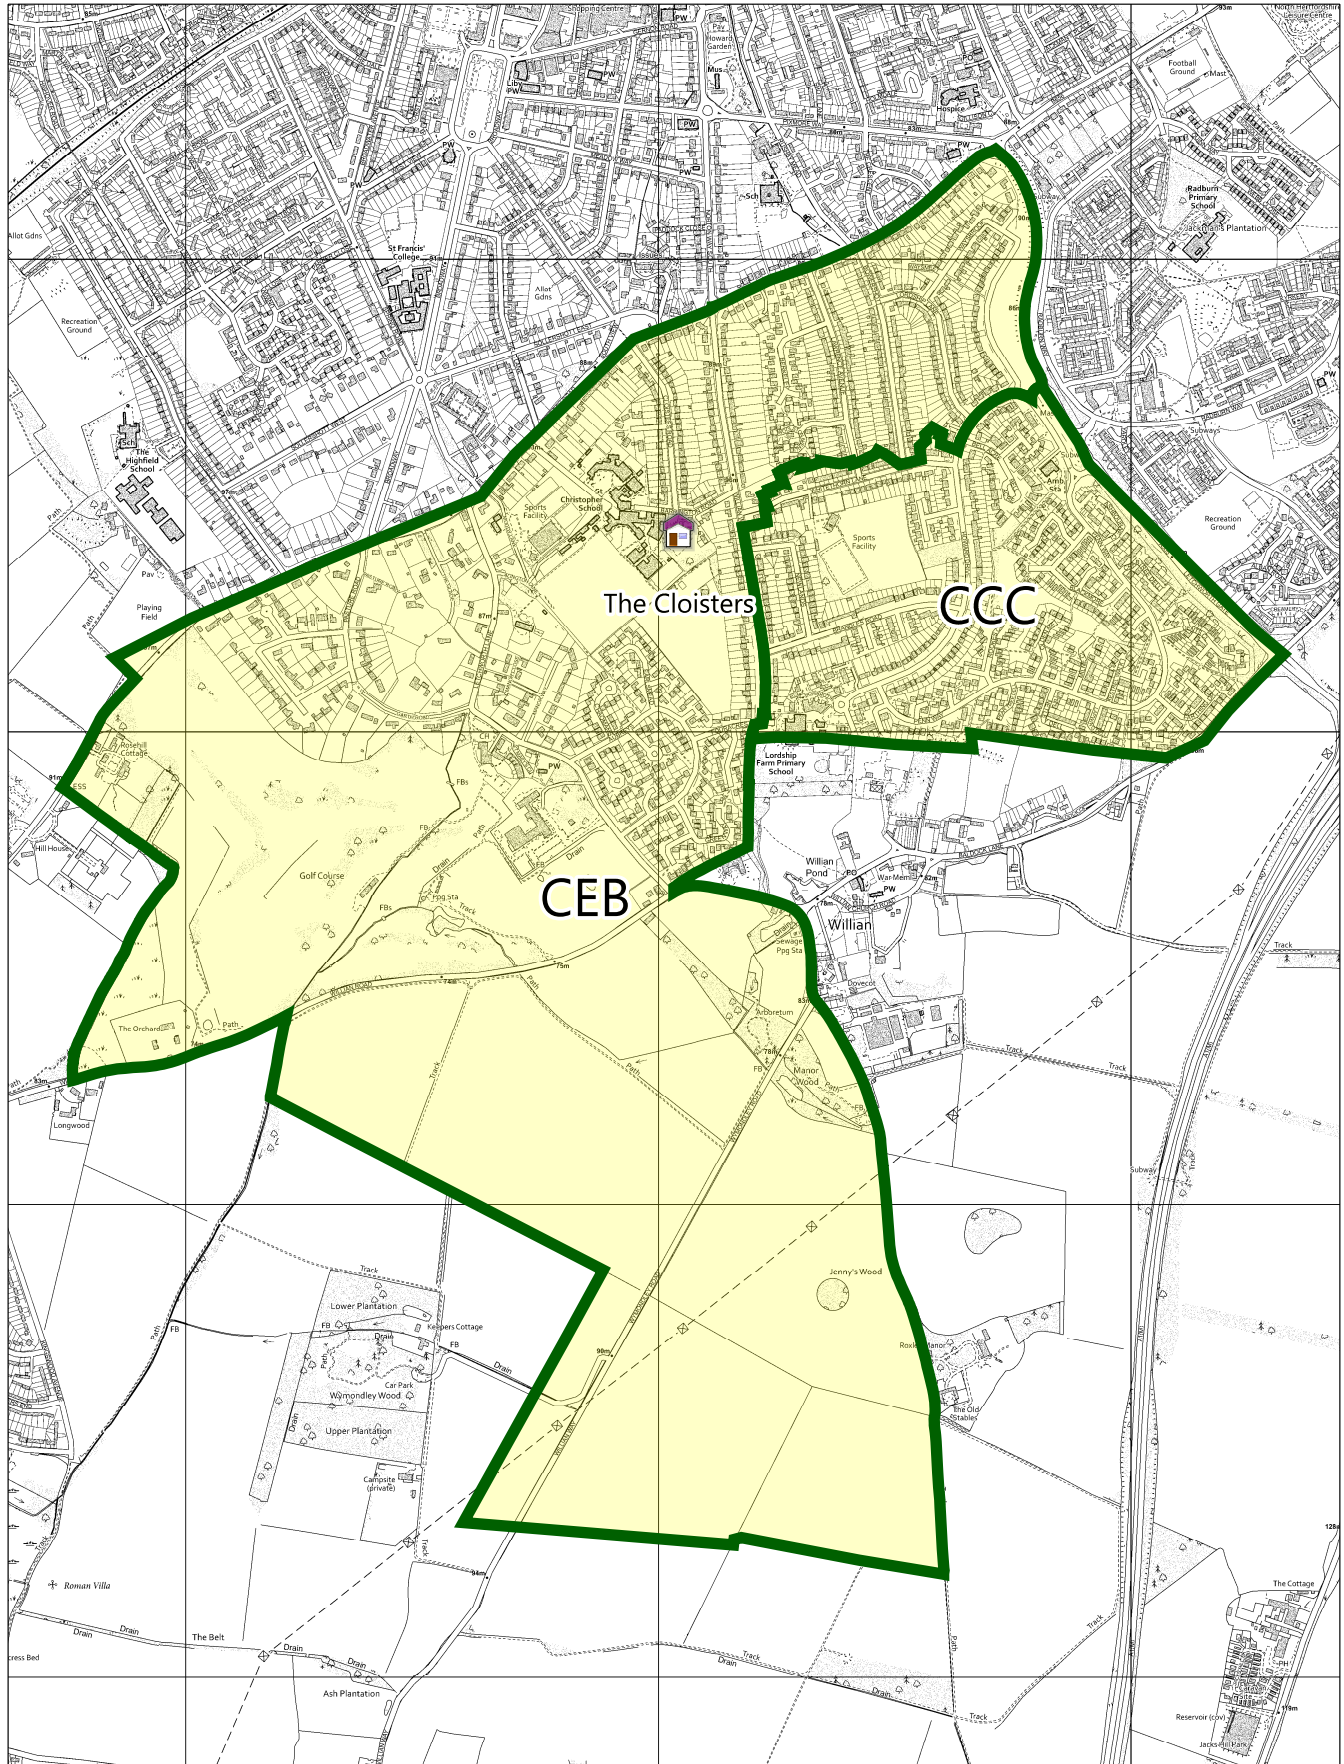

# The Cloisters - Letchworth South East & South West Wards

The Cloisters, Barrington Road,  
Letchworth Garden City, SG6 3TH

## NORTH HERTFORDSHIRE DISTRICT COUNCIL

Scale: 1:16000  
Date: 25:09:19

© Crown copyright and database rights 2019 Ordnance Survey 100018622